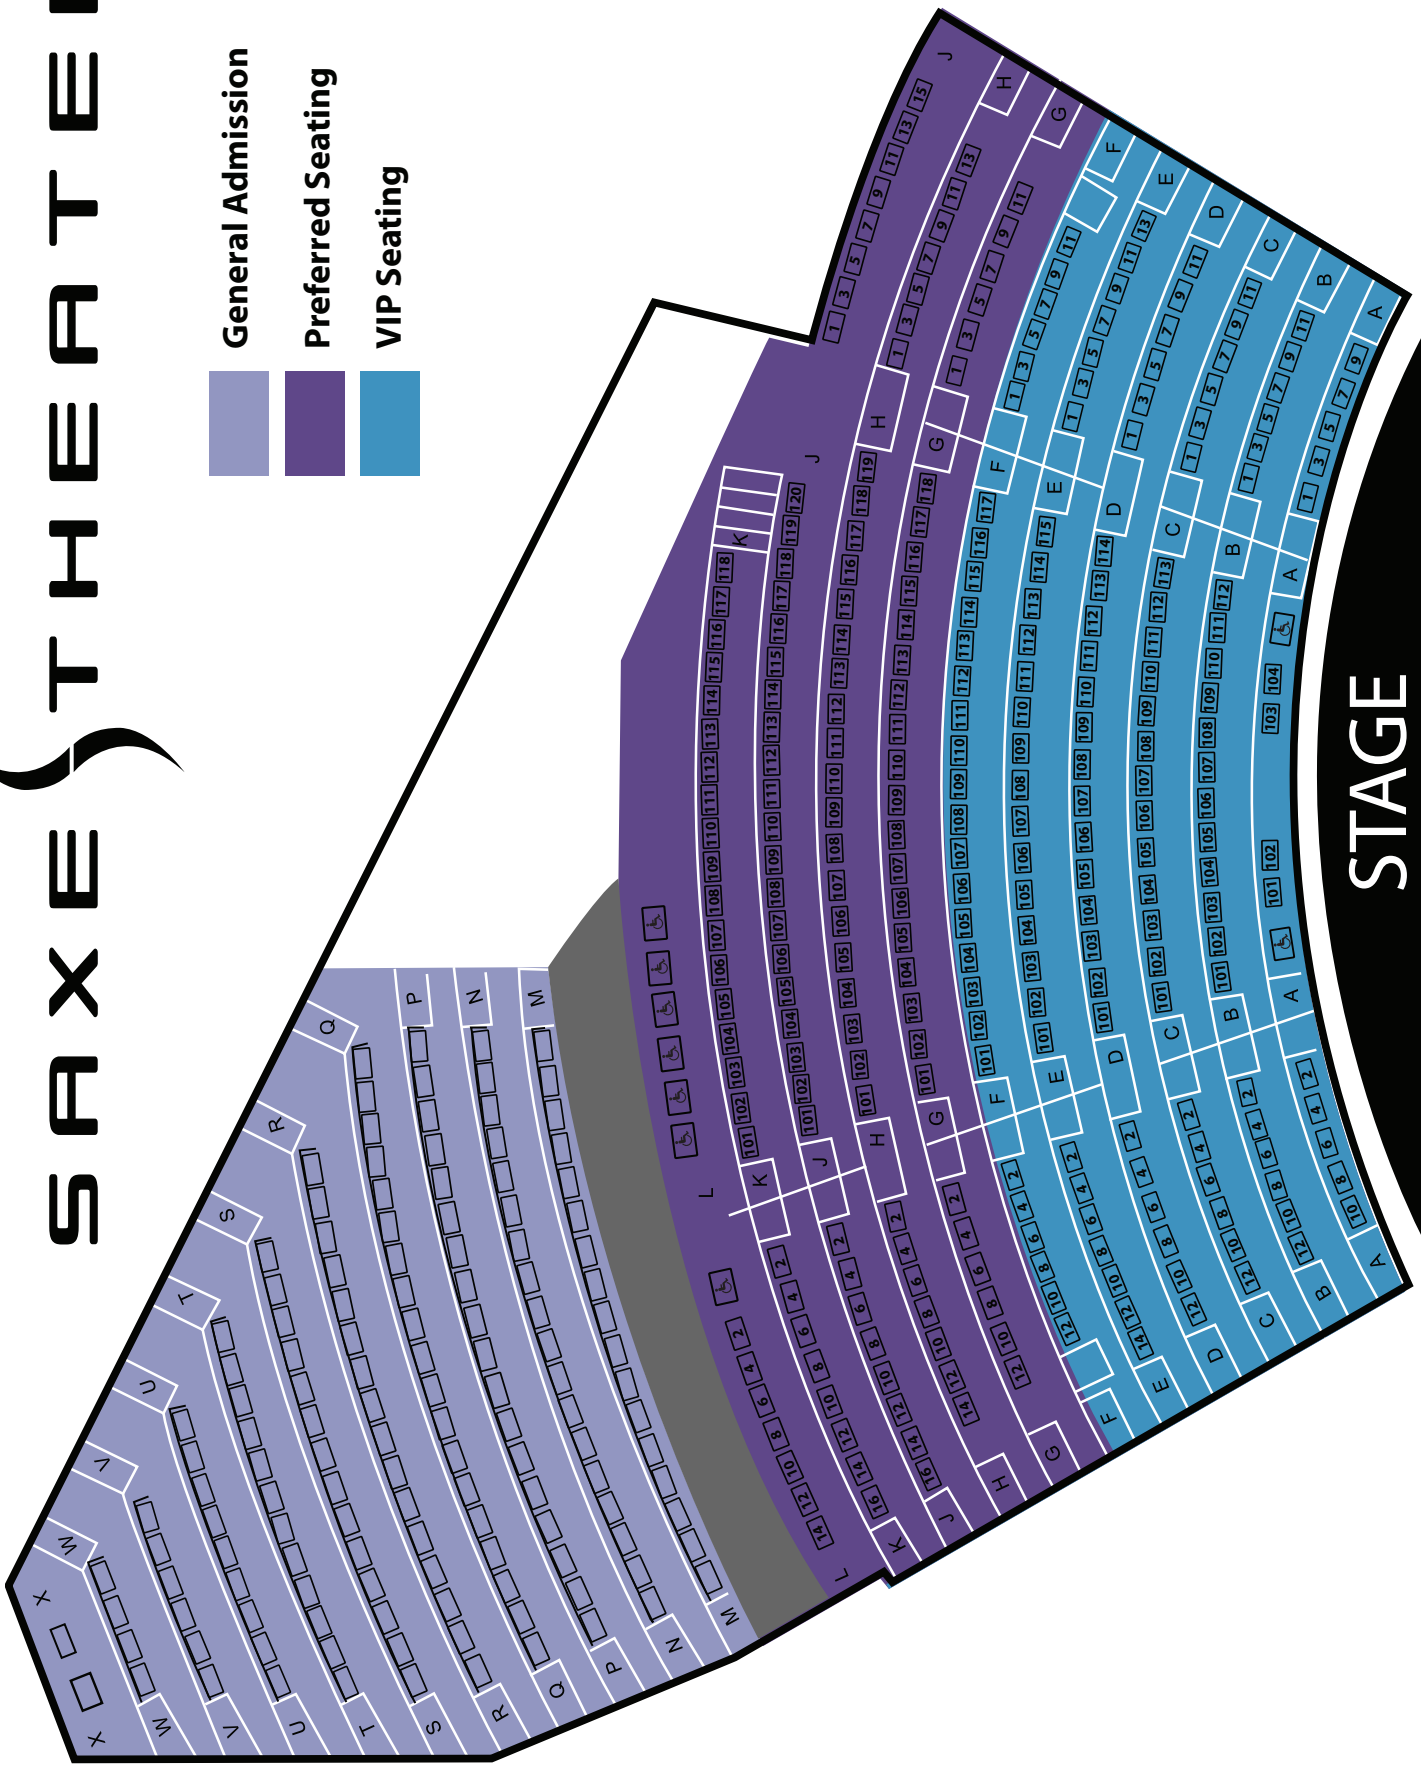

SAXE THEATER

- General Admission
- Preferred Seating
- VIP Seating

STAGE